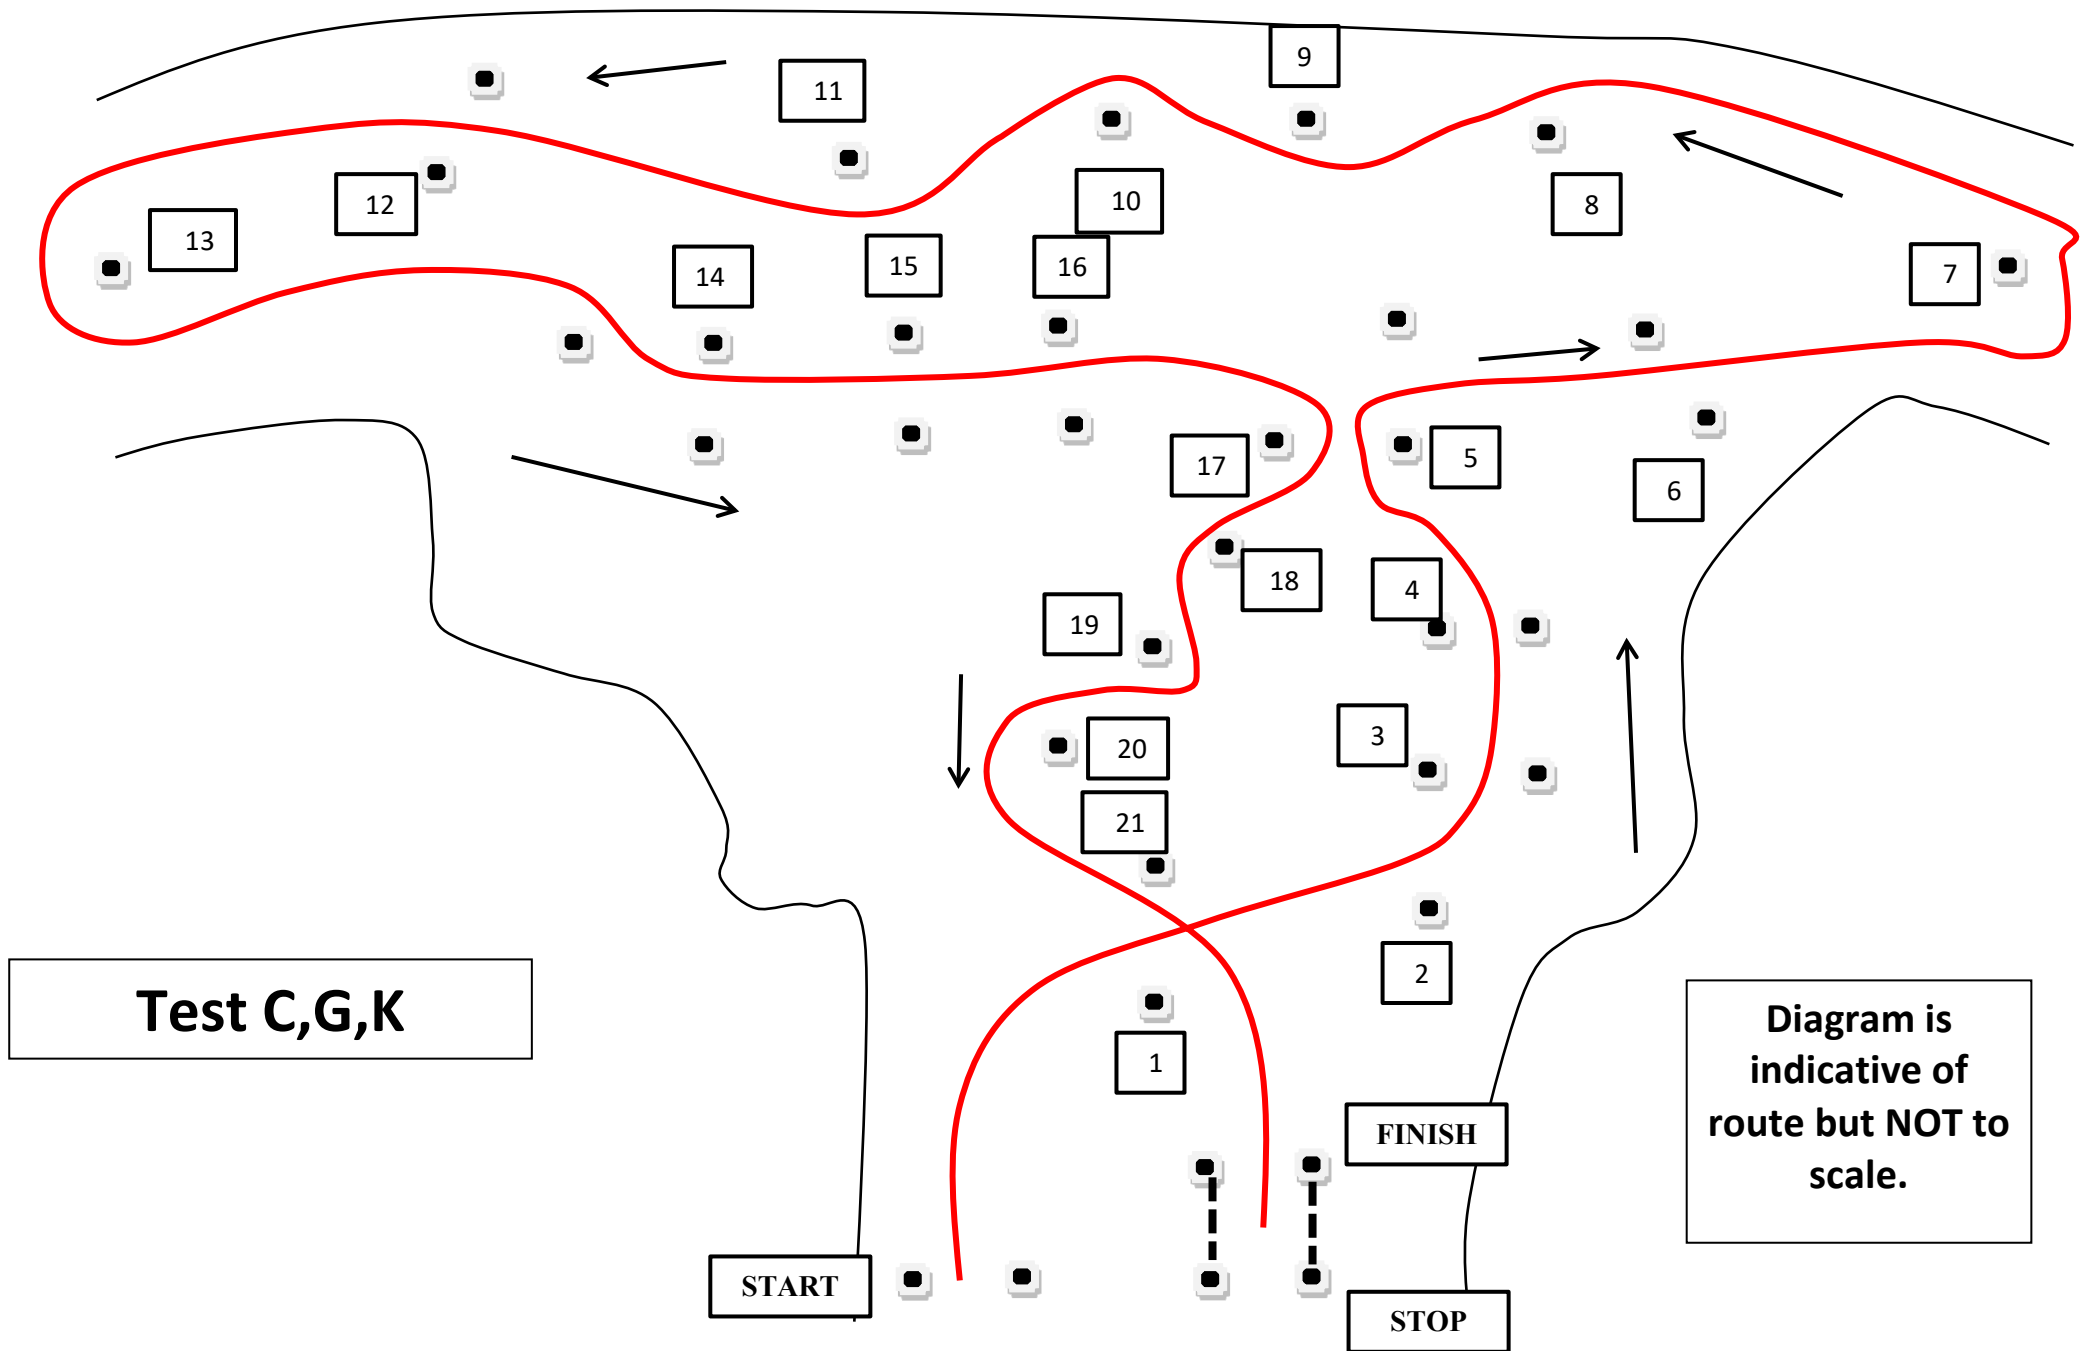

WSMC/MCAC Autosolo

Sunday 23rd July 2023

Venue Overall Layout

**Please drive
quietly
between
tests!!**

Entrance
From public road and
route to Paddock

Summer AutoSOLO, Autotest & PCA 23.7.2023 Debden Airfield

Diagram is indicative of route but NOT to scale.

Test A,E,I

Test B,F,J

Diagram is indicative of route but NOT to scale.

Summer AutoSOLO, Autotest & PCA 23.7.2023 Debden Airfield

Summer AutoSOLO, Autotest & PCA 23.7.2023 Debden Airfield

Diagram is indicative of route but NOT to scale.

Test D,H,L

Summer AutoSOLO, Autotest & PCA 23.7.2023 Debden Airfield

Test M,Q

Diagram is indicative of route but NOT to scale.

Test N & R

Diagram is indicative of route but NOT to scale.

Summer AutoSOLO, Autotest & PCA 23.7.2023 Debden Airfield

Summer AutoSOLO, Autotest & PCA 23.7.2023 Debden Airfield

Diagram is indicative of route but NOT to scale.

Test P,T