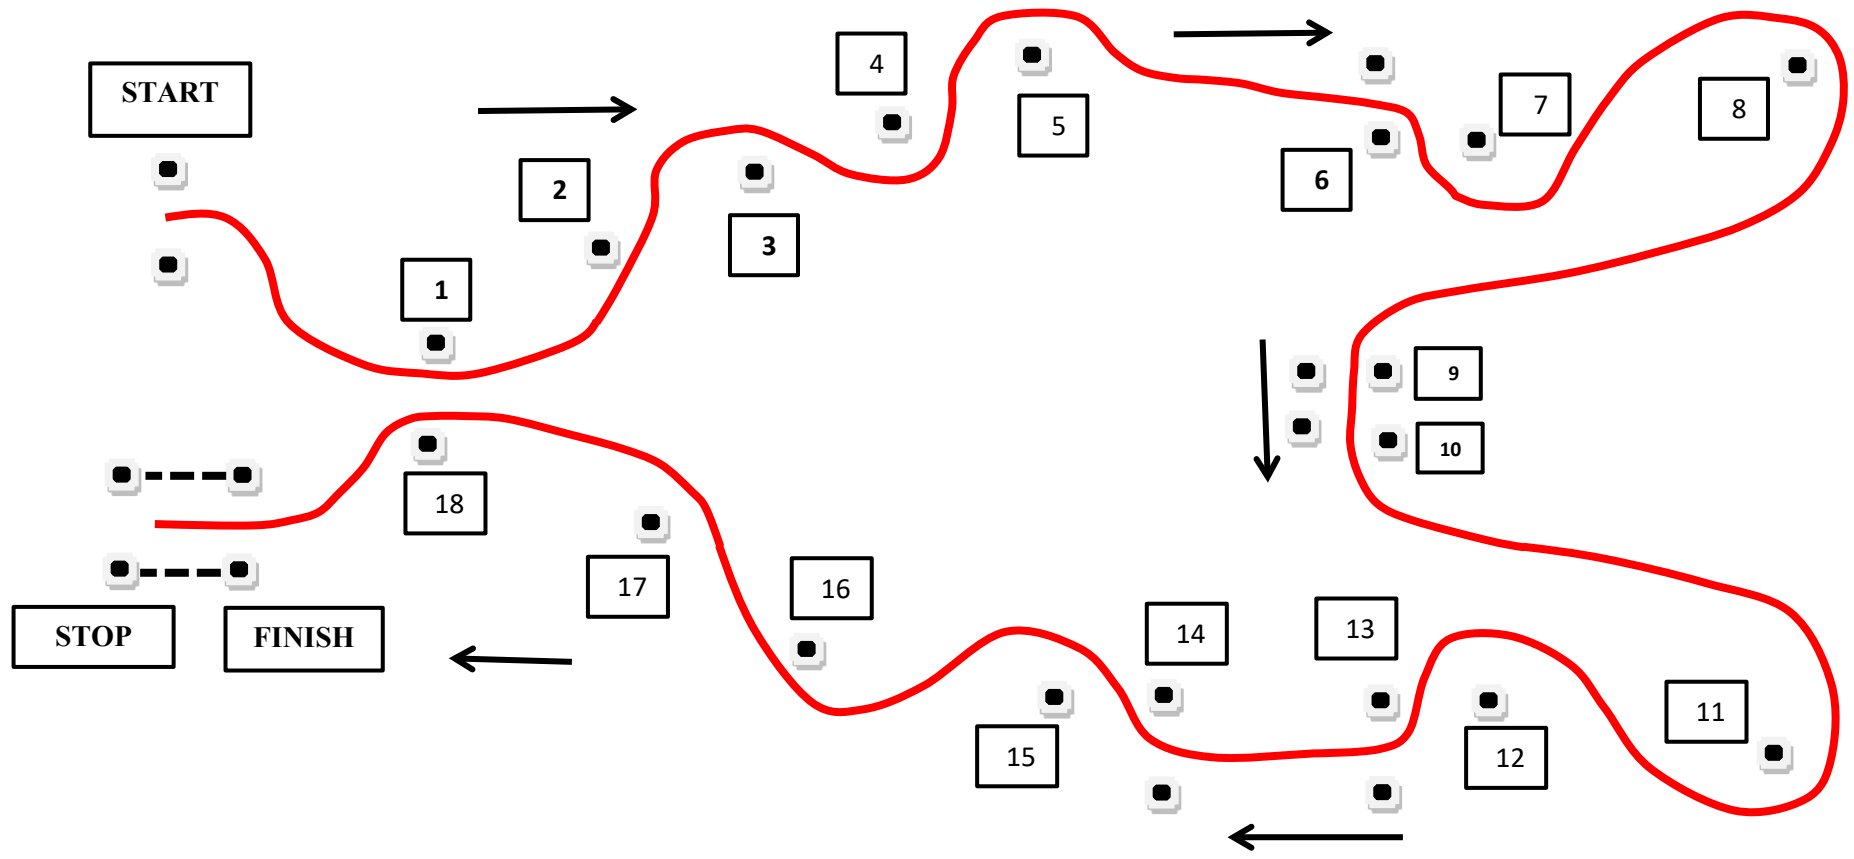

WSMC/MCAC Autosolo

Sunday 23rd July 2023

Venue Overall Layout

**Please drive
quietly
between
tests!!**

Entrance
From public road and
route to Paddock

Summer AutoSOLO, Autotest & PCA 23.7.2023 Debden Airfield

Diagram is indicative of route but NOT to scale.

Test A,E,I

Test B,F,J

Diagram is indicative of route but NOT to scale.

Summer AutoSOLO, Autotest & PCA 23.7.2023 Debden Airfield

Summer AutoSOLO, Autotest & PCA 23.7.2023 Debden Airfield

Diagram is indicative of route but NOT to scale.

Test D,H,L

Summer AutoSOLO, Autotest & PCA 23.7.2023 Debden Airfield

Test M,Q

Diagram is indicative of route but NOT to scale.

Test N & R

Diagram is indicative of route but NOT to scale.

Summer AutoSOLO, Autotest & PCA 23.7.2023 Debden Airfield

Summer AutoSOLO, Autotest & PCA 23.7.2023 Debden Airfield

Diagram is indicative of route but NOT to scale.

Test P,T