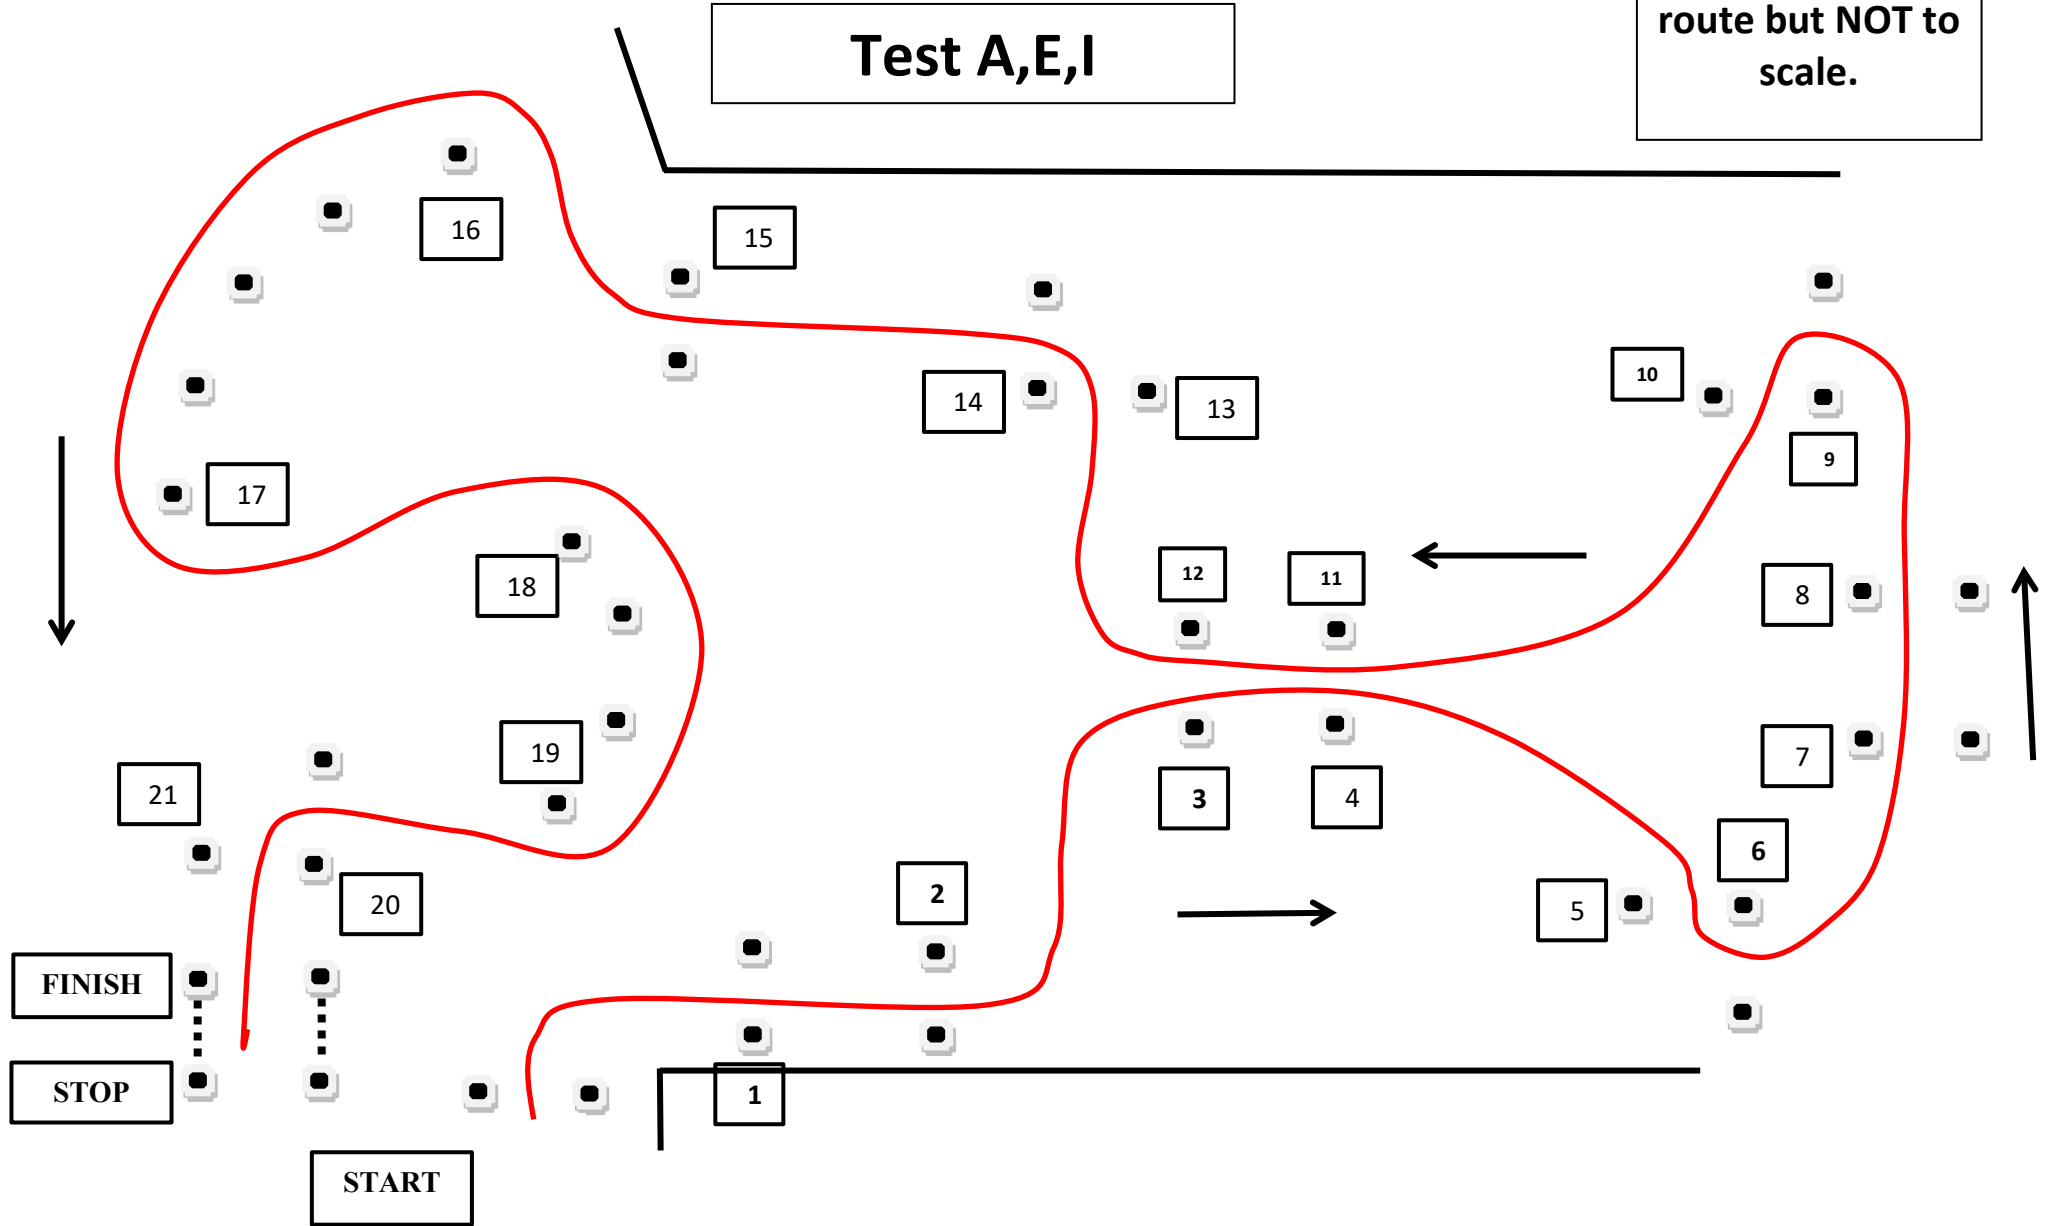

WSMC/MCAC Autosolo

Sunday 23rd July 2023

Venue Overall Layout

**Please drive
quietly
between
tests!!**

Entrance
From public road and
route to Paddock

Summer AutoSOLO, Autotest & PCA 23.7.2023 Debden Airfield

Diagram is indicative of route but NOT to scale.

Test A,E,I

Test B,F,J

Diagram is indicative of route but NOT to scale.

Summer AutoSOLO, Autotest & PCA 23.7.2023 Debden Airfield

Summer AutoSOLO, Autotest & PCA 23.7.2023 Debden Airfield

Diagram is indicative of route but NOT to scale.

Test D,H,L

Summer AutoSOLO, Autotest & PCA 23.7.2023 Debden Airfield

Test M,Q

Diagram is indicative of route but NOT to scale.

Test N & R

Diagram is indicative of route but NOT to scale.

Summer AutoSOLO, Autotest & PCA 23.7.2023 Debden Airfield

Summer AutoSOLO, Autotest & PCA 23.7.2023 Debden Airfield

Diagram is indicative of route but NOT to scale.

Test P,T