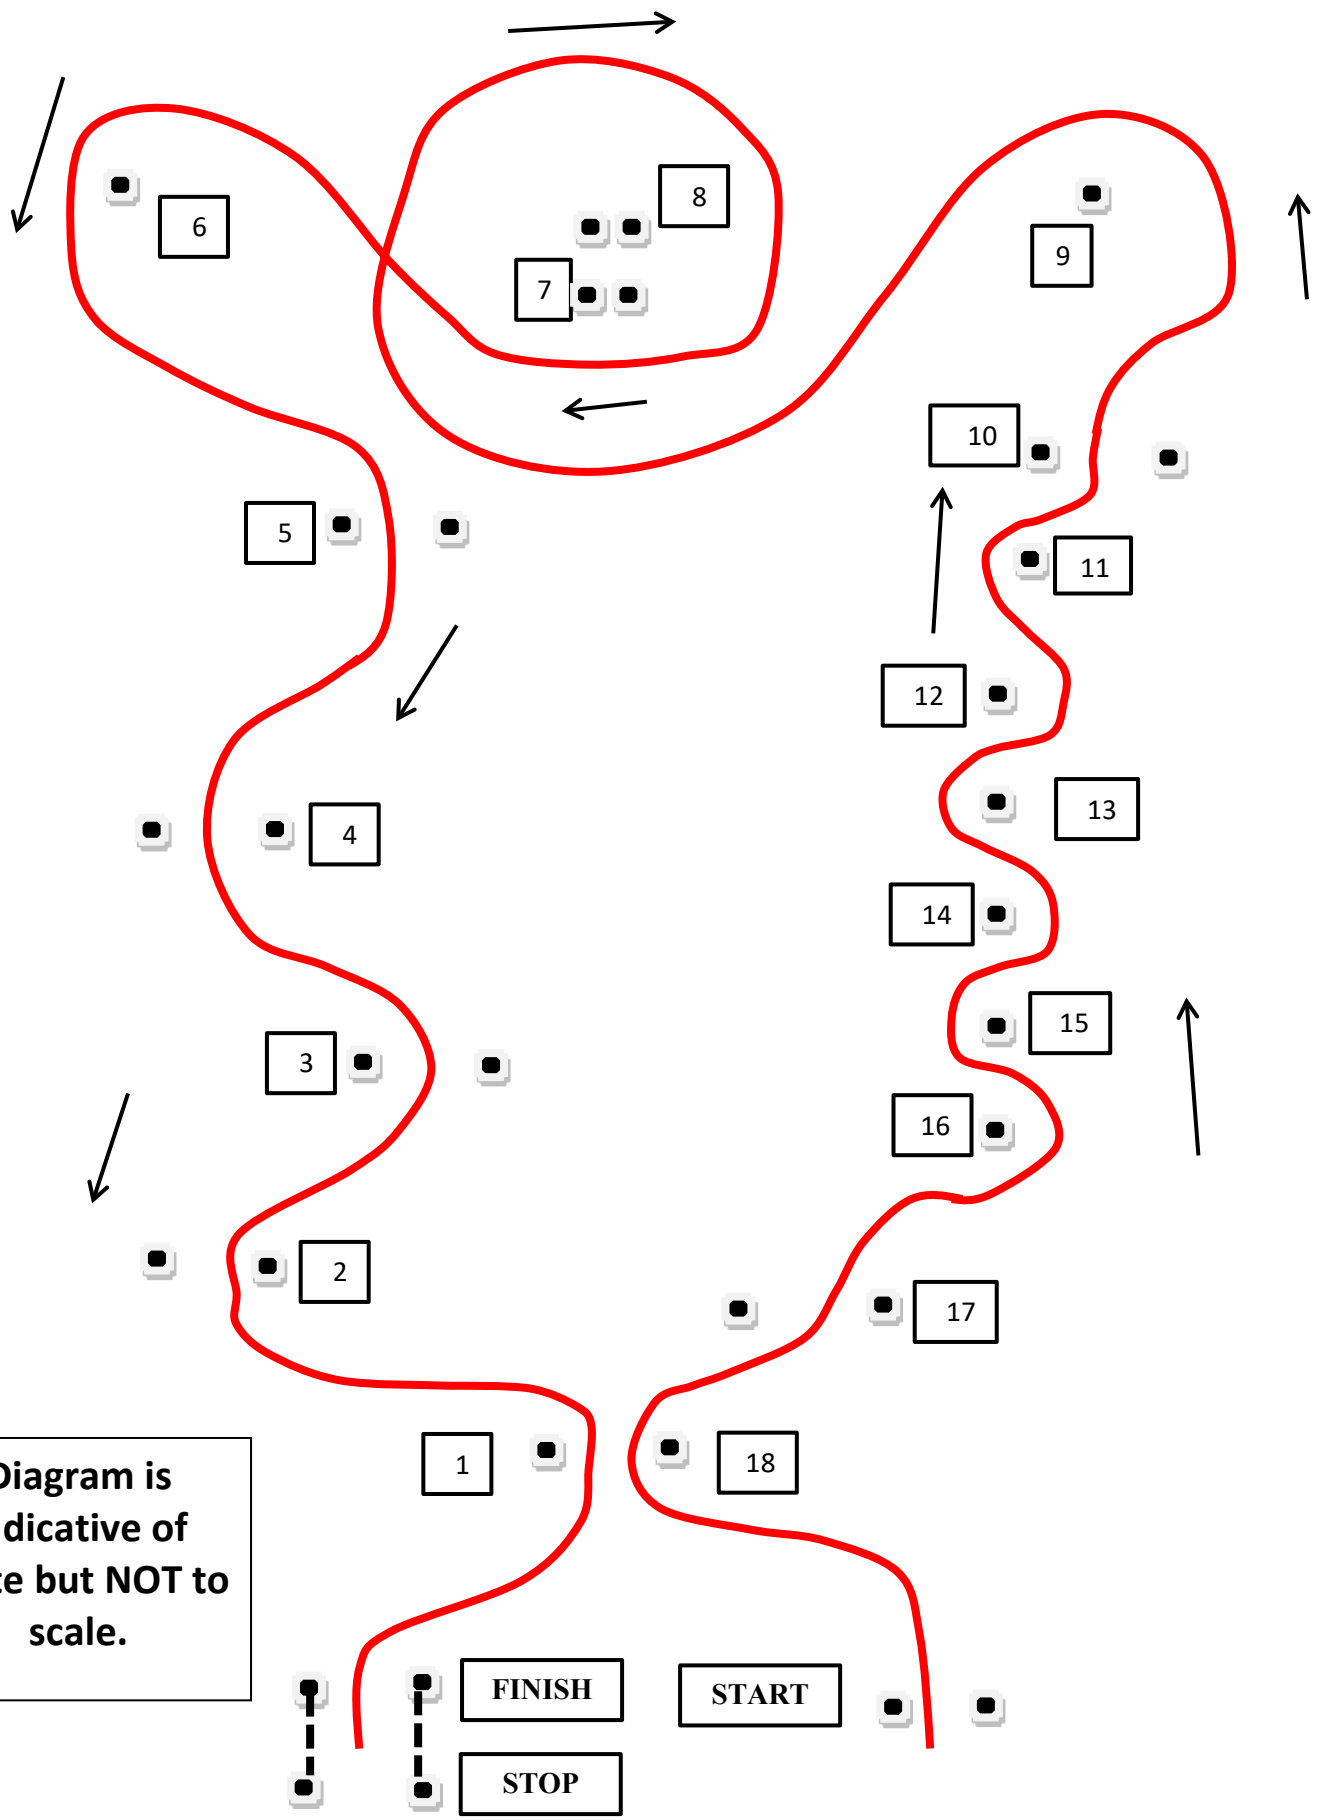

WSMC/MCAC Autosolo

Sunday 23rd July 2023

Venue Overall Layout

**Please drive
quietly
between
tests!!**

Entrance
From public road and
route to Paddock

Summer AutoSOLO, Autotest & PCA 23.7.2023 Debden Airfield

Diagram is indicative of route but NOT to scale.

Test A,E,I

Test B,F,J

Diagram is indicative of route but NOT to scale.

Summer AutoSOLO, Autotest & PCA 23.7.2023 Debden Airfield

Summer AutoSOLO, Autotest & PCA 23.7.2023 Debden Airfield

Diagram is indicative of route but NOT to scale.

Test D,H,L

Summer AutoSOLO, Autotest & PCA 23.7.2023 Debden Airfield

Test M,Q

Diagram is indicative of route but NOT to scale.

Test N & R

Diagram is indicative of route but NOT to scale.

Summer AutoSOLO, Autotest & PCA 23.7.2023 Debden Airfield

Summer AutoSOLO, Autotest & PCA 23.7.2023 Debden Airfield

Diagram is indicative of route but NOT to scale.

Test P,T