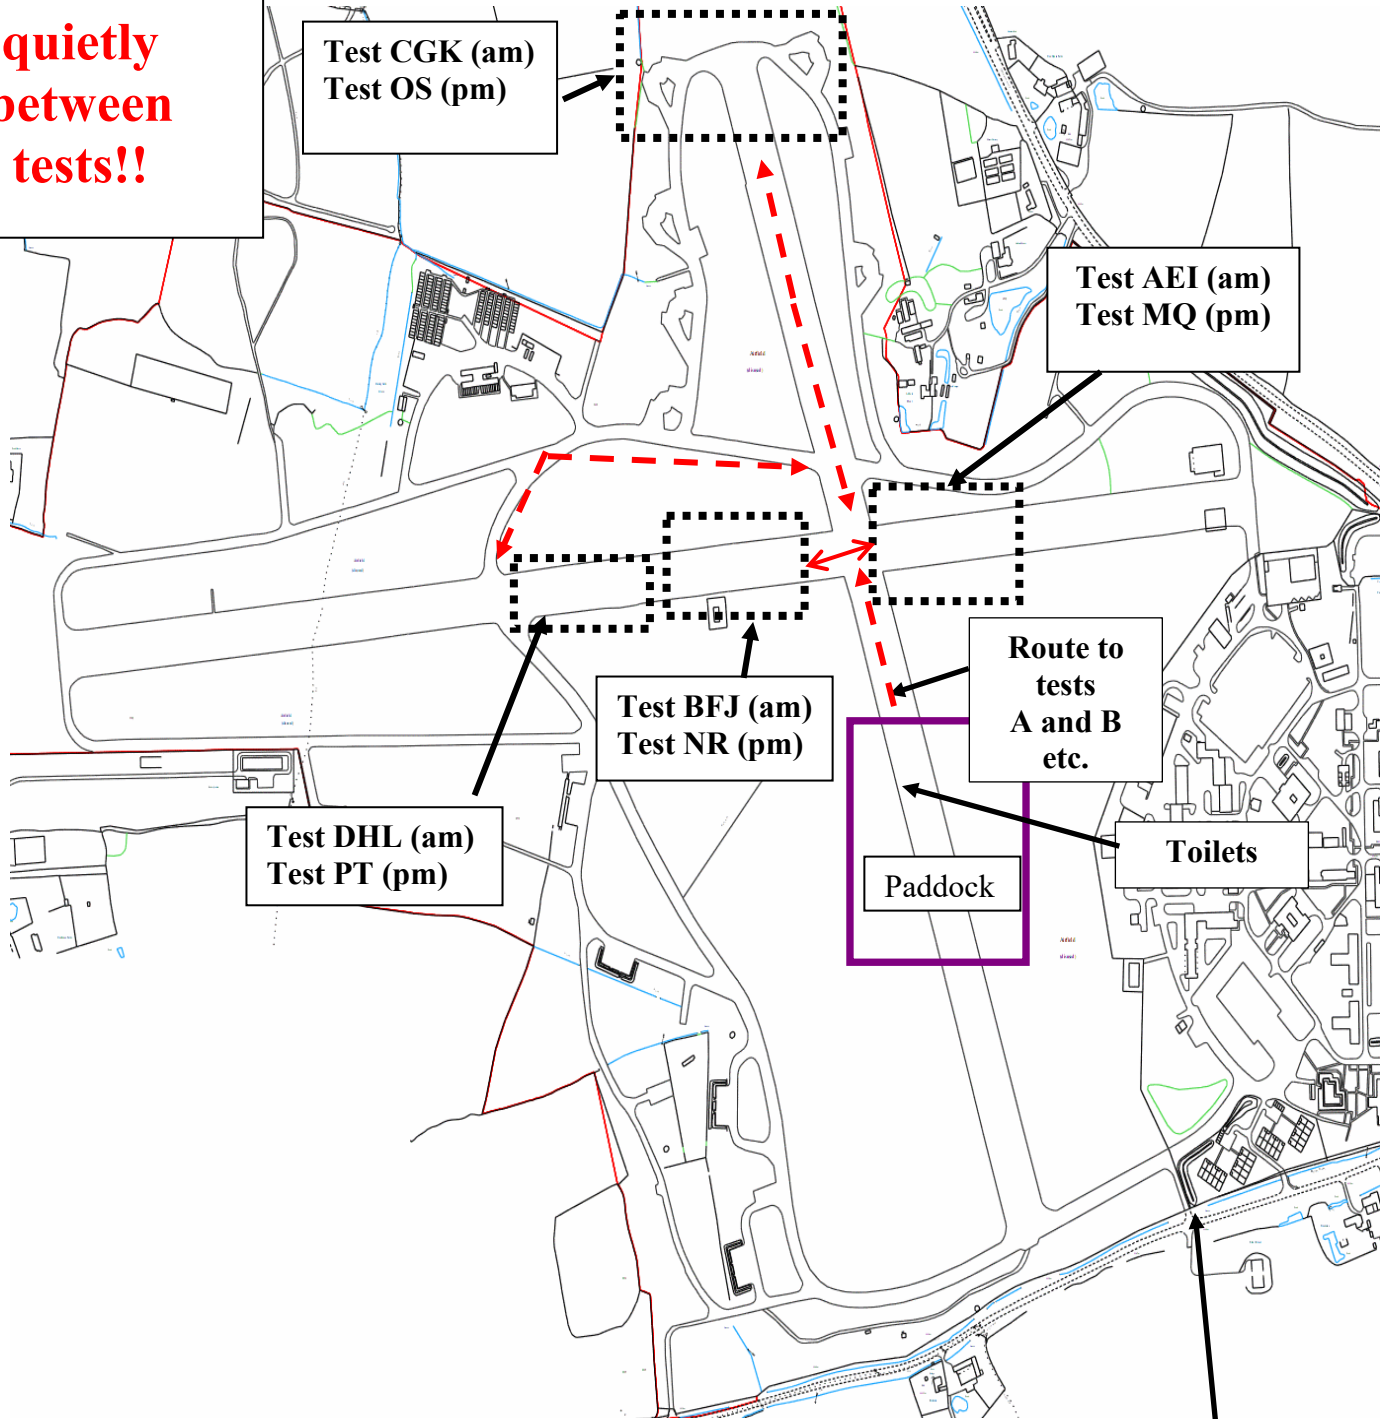

WSMC/MCAC Autosolo

Sunday 23rd July 2023

Venue Overall Layout

**Please drive
quietly
between
tests!!**

Entrance
From public road and
route to Paddock

Summer AutoSOLO, Autotest & PCA 23.7.2023 Debden Airfield

Diagram is indicative of route but NOT to scale.

Test A,E,I

Test B,F,J

Diagram is indicative of route but NOT to scale.

Summer AutoSOLO, Autotest & PCA 23.7.2023 Debden Airfield

Summer AutoSOLO, Autotest & PCA 23.7.2023 Debden Airfield

Diagram is indicative of route but NOT to scale.

Test D,H,L

Summer AutoSOLO, Autotest & PCA 23.7.2023 Debden Airfield

Test M,Q

Diagram is indicative of route but NOT to scale.

Test N & R

Diagram is indicative of route but NOT to scale.

Summer AutoSOLO, Autotest & PCA 23.7.2023 Debden Airfield

Summer AutoSOLO, Autotest & PCA 23.7.2023 Debden Airfield

Diagram is indicative of route but NOT to scale.

Test P,T