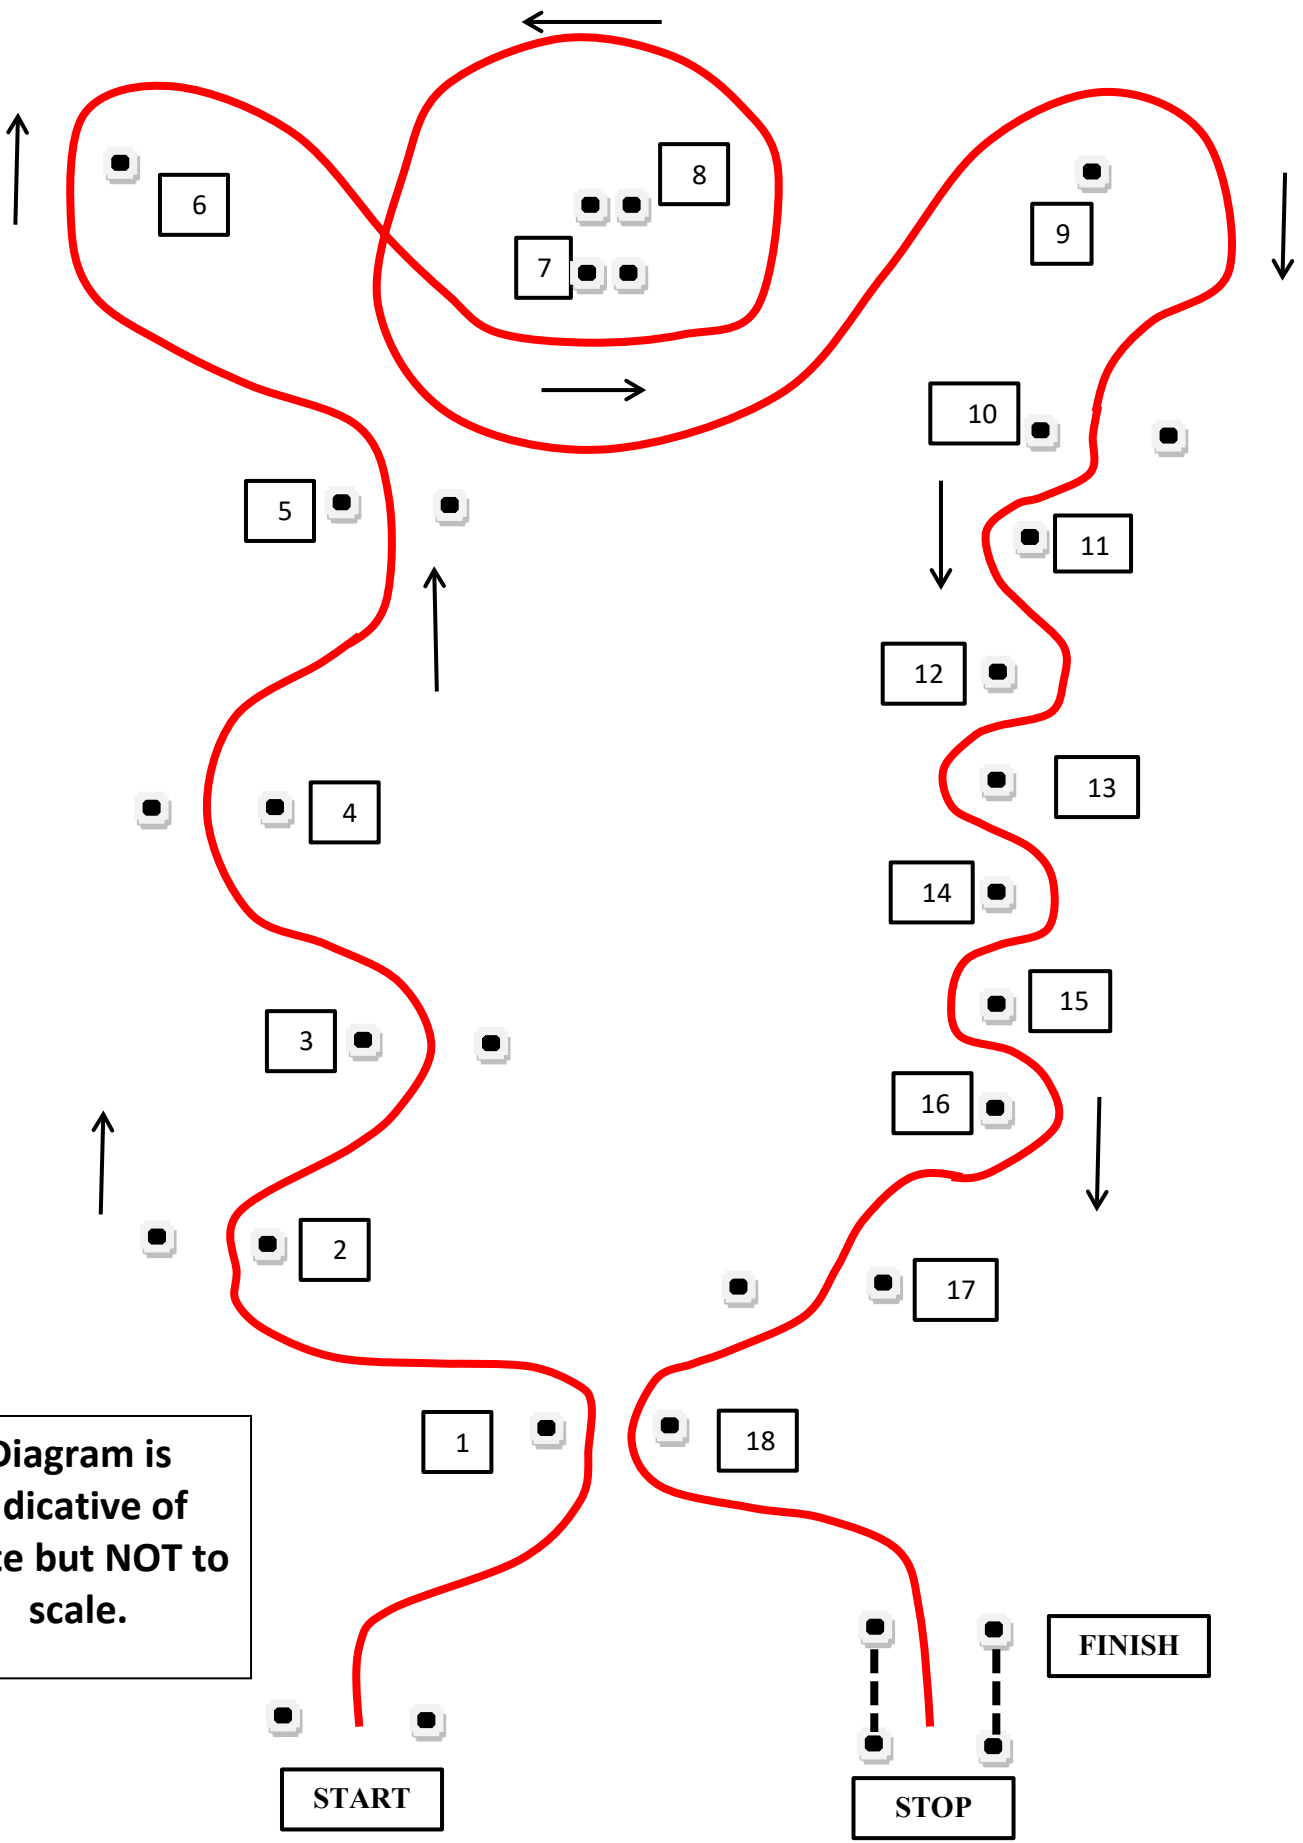

WSMC/MCAC Autosolo

Sunday 23rd July 2023

Venue Overall Layout

**Please drive
quietly
between
tests!!**

Entrance
From public road and
route to Paddock

Summer AutoSOLO, Autotest & PCA 23.7.2023 Debden Airfield

Diagram is indicative of route but NOT to scale.

Test A,E,I

Test B,F,J

Diagram is indicative of route but NOT to scale.

Summer AutoSOLO, Autotest & PCA 23.7.2023 Debden Airfield

Summer AutoSOLO, Autotest & PCA 23.7.2023 Debden Airfield

Diagram is indicative of route but NOT to scale.

Test D,H,L

Summer AutoSOLO, Autotest & PCA 23.7.2023 Debden Airfield

Test M,Q

Diagram is indicative of route but NOT to scale.

Test N & R

Diagram is indicative of route but NOT to scale.

Summer AutoSOLO, Autotest & PCA 23.7.2023 Debden Airfield

Summer AutoSOLO, Autotest & PCA 23.7.2023 Debden Airfield

Diagram is indicative of route but NOT to scale.

Test P,T