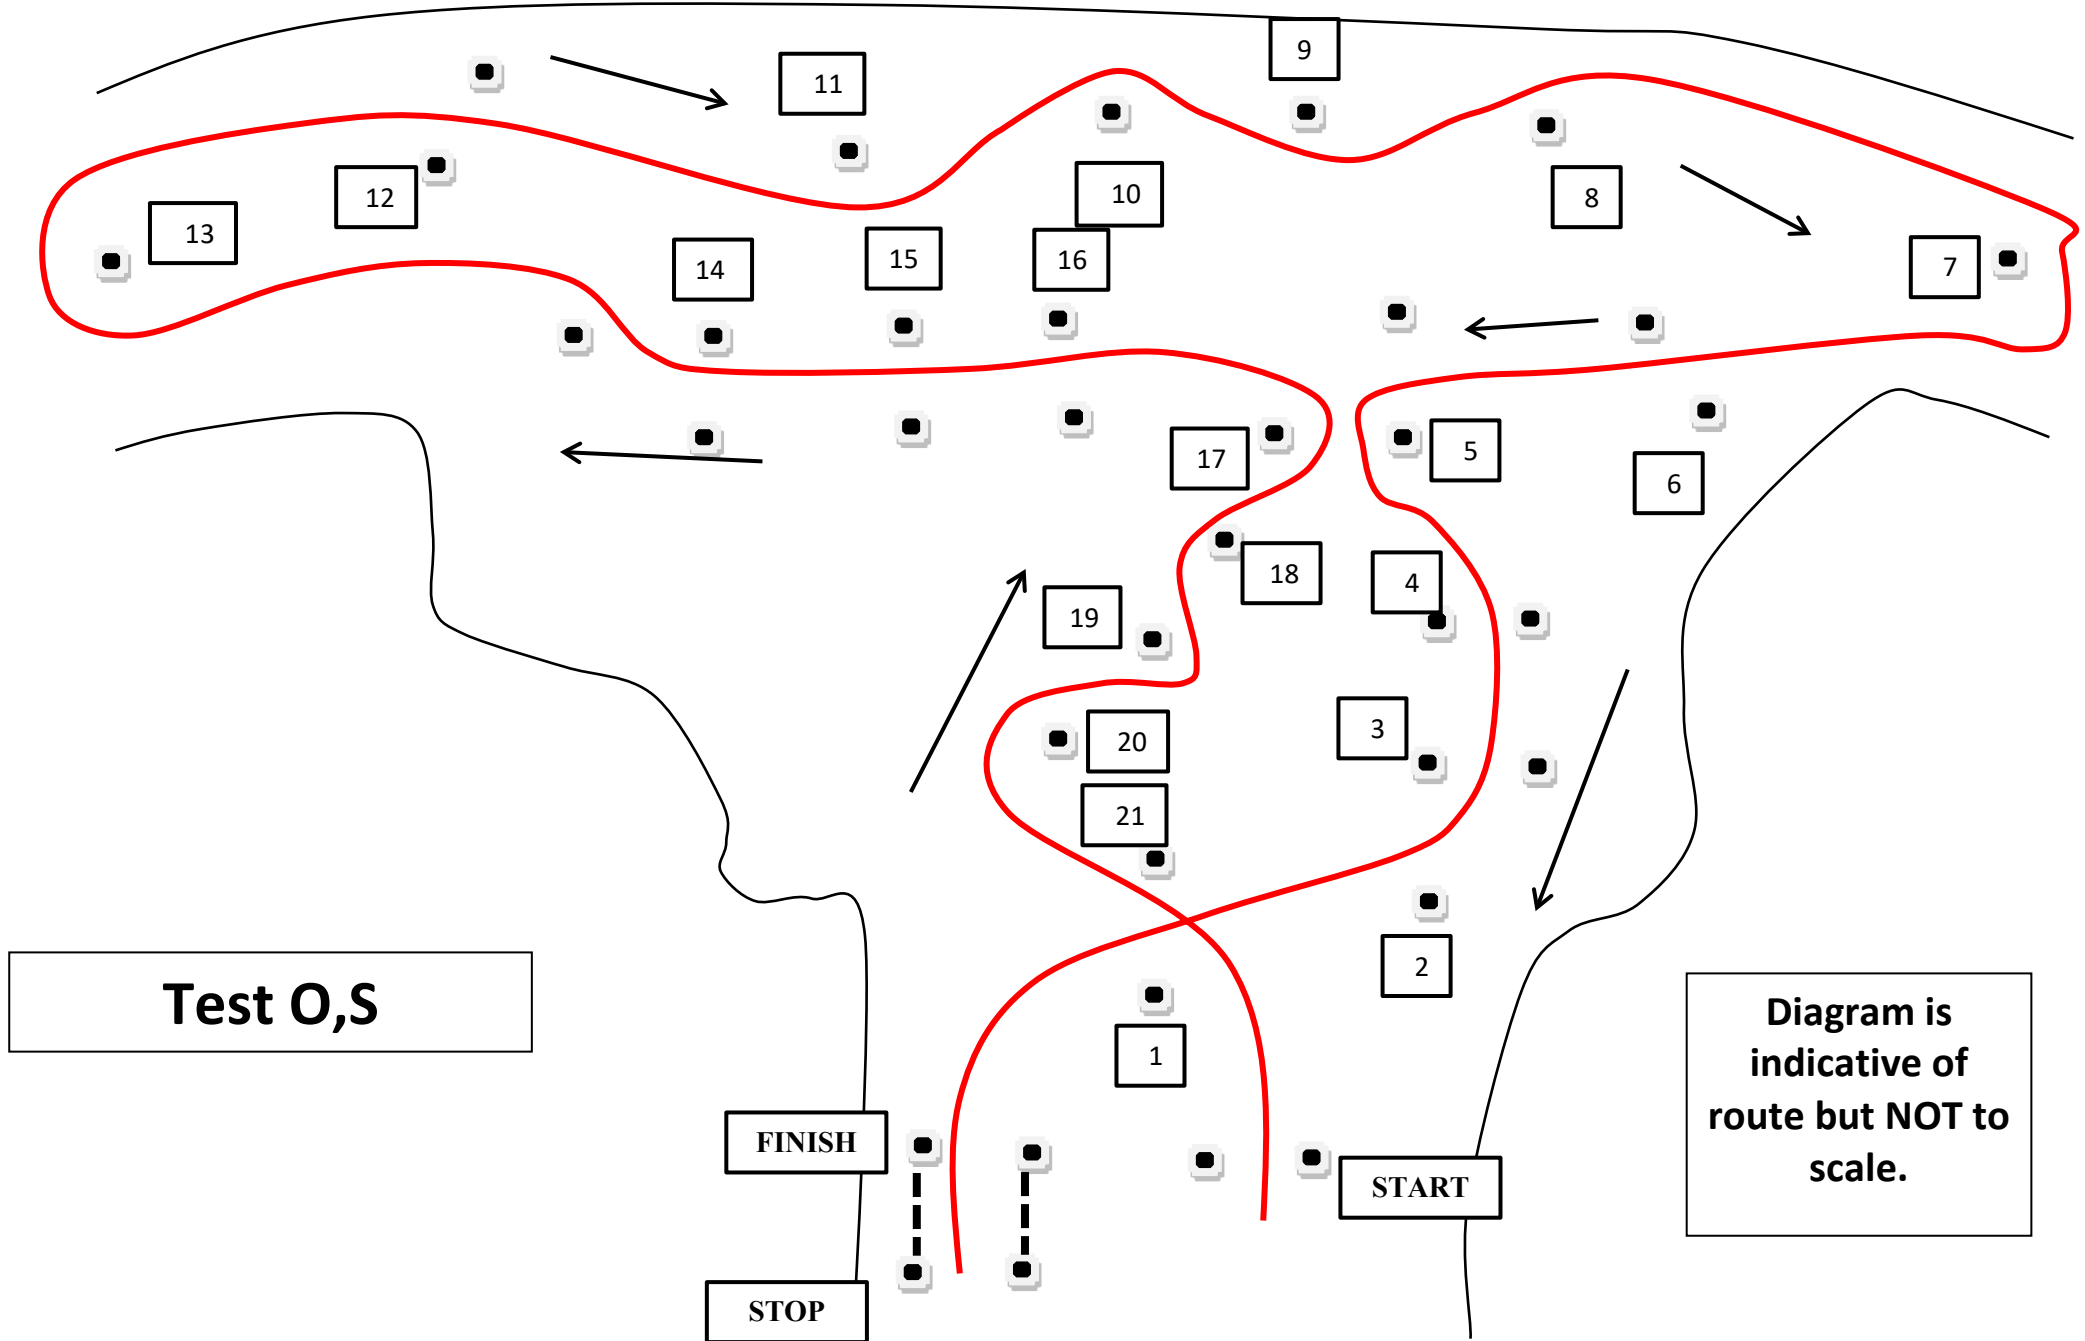

WSMC/MCAC Autosolo

Sunday 23rd July 2023

Venue Overall Layout

**Please drive
quietly
between
tests!!**

Entrance
From public road and
route to Paddock

Summer AutoSOLO, Autotest & PCA 23.7.2023 Debden Airfield

Diagram is indicative of route but NOT to scale.

Test A,E,I

Test B,F,J

Diagram is indicative of route but NOT to scale.

Summer AutoSOLO, Autotest & PCA 23.7.2023 Debden Airfield

Summer AutoSOLO, Autotest & PCA 23.7.2023 Debden Airfield

Diagram is indicative of route but NOT to scale.

Test D,H,L

Summer AutoSOLO, Autotest & PCA 23.7.2023 Debden Airfield

Test M,Q

Diagram is indicative of route but NOT to scale.

Test N & R

Diagram is indicative of route but NOT to scale.

Summer AutoSOLO, Autotest & PCA 23.7.2023 Debden Airfield

Summer AutoSOLO, Autotest & PCA 23.7.2023 Debden Airfield

Diagram is indicative of route but NOT to scale.

Test P,T