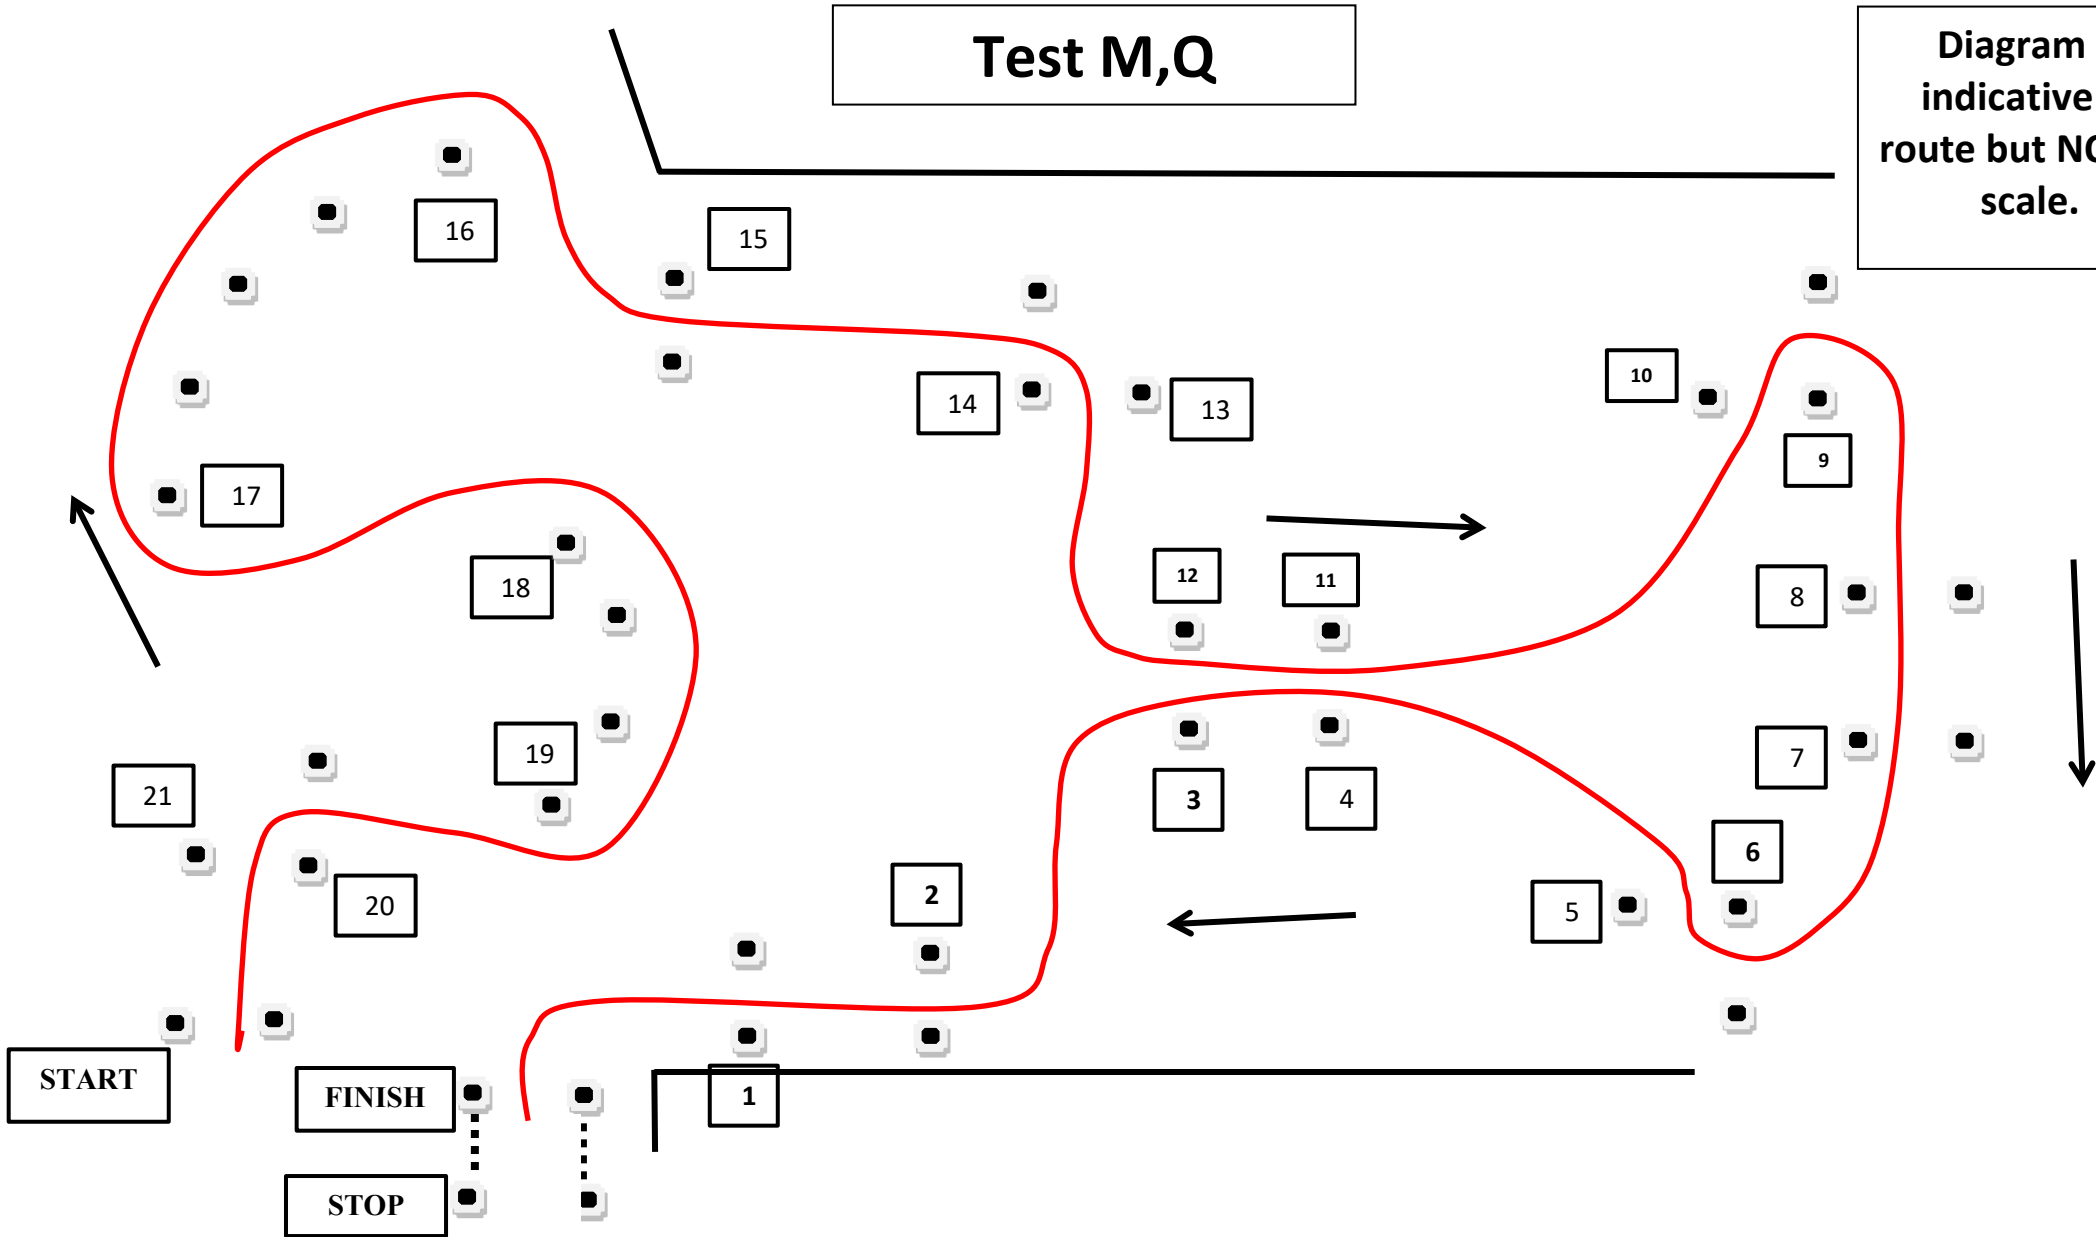

Diagram is indicative of route but NOT to scale.

Test A,E,I

Test B,F,J

Diagram is indicative of route but NOT to scale.

Summer AutoSOLO, Autotest & PCA 23.7.2023 Debden Airfield

Summer AutoSOLO, Autotest & PCA 23.7.2023 Debden Airfield

Diagram is indicative of route but NOT to scale.

Test D,H,L

Summer AutoSOLO, Autotest & PCA 23.7.2023 Debden Airfield

Test M,Q

Diagram is indicative of route but NOT to scale.

Test N & R

Diagram is indicative of route but NOT to scale.

Summer AutoSOLO, Autotest & PCA 23.7.2023 Debden Airfield

Summer AutoSOLO, Autotest & PCA 23.7.2023 Debden Airfield

Diagram is indicative of route but NOT to scale.

Test P,T